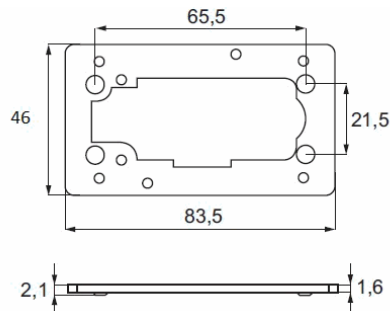

PRODUCT SHEET

Description

Back Plate F/Wood Mounting F/Lock M238,Steel NPL, F/16-35mm,

SISO A/S
 Mileparken 11
 DK-2740 Skovlunde
 Denmark
 Phone: +45 45 830 900
 Fax: +45 45 830 444
 E-mail: siso@siso.dk
 Web: www.siso.dk

Item number

14.08.264-0

Units	Box	Carton	HS Code	Barcode
Pcs.	50	200	8301600090	 5 704866 465557

Panel thickness: 16 - 35 mm

1. Remove the original screws (3 pcs, screw position shown as below).
2. Replace with 5 new screws in A position and 2 nuts in B position.