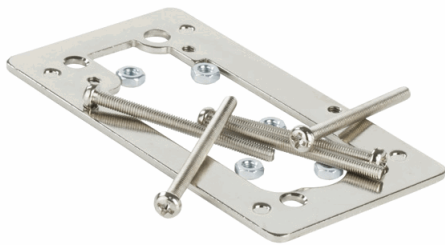

PRODUCT SHEET

Description

Back Plate F/Wood Mounting F/Lock M238,Steel NPL, F/16-35mm,

SISO A/S
 Mileparken 11
 DK-2740 Skovlunde
 Denmark
 Phone: +45 45 830 900
 Fax: +45 45 830 444
 E-mail: siso@siso.dk
 Web: www.siso.dk

Item number

14.08.264-0

Units	Box	Carton	HS Code	Barcode
Pcs.	50	200	8301600090	 5 704866 465557

Panel thickness: 16 - 35 mm

1. Remove the original screws (3 pcs, screw position shown as below).
2. Replace with 5 new screws in A position and 2 nuts in B position.